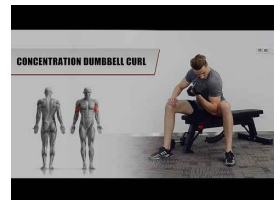

Commercial 130RB Utility Bench HD

SKU: 130RB

Product Images

Short Description

The **Titanium X Line** is as serious as heavy duty fitness equipment gets.

Built for a lifetime of abuse in Commercial Gyms, Crossfit Centers or Home Gyms, the 3mm thick, 70mm x 70mm can take anything. Literally.

With maximum loads of up to 500 kg this equipment is made for professional bodybuilders and some serious lifters.

Whether utilized for a garage gym or the elite level, the Titanium Strength Commercial Line will be the **foundation of any power athlete's or bodybuilders training needs.**