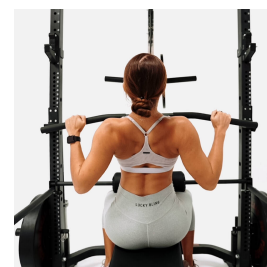

MyRack Lat Pulldown Attachment

SKU: F-MR-LAT

Product Images

Short Description

The **Force USA MyRack Lat Pull Down Attachment** is a fantastic addition to your **MyRack**, taking up little space at the rear of the unit and delivering a ton of exercises! Compact and high-performing, the **Lat Pull Down** and **Low Row Attachment** will give powerful and intense workouts such as lat pull downs, tricep pushdowns, low rows and overhead cable curls.

Description

Why should you buy the MyRack Lat Pulldown Attachment from Force USA®?

BANG FOR YOUR BUCK

With included adapters, you can work out with Standard Weight Plates (32mm) or Olympic Weight Plates (50mm). The two plate holders feature a unique welded support bracket and safety stopper to provide an added degree of safety and structural integrity during your training. With four pulley handle/bar attachments included, this affordable attachment gives you great bang for your buck!

LAT PULL DOWN/LOW ROW EXERCISES

Complete a multitude of exercises, including:

- Lat pull downs
- Low rows
- Straight arm pull downs
- Triceps pushdowns
- Overhead triceps extension
- Biceps curls
- Upright rows
- Bent over rows
- Unilateral side delt raises
- Unilateral rear delt raises
- Cable pull-throughs
- Glute kickbacks
- Kneeling crunches